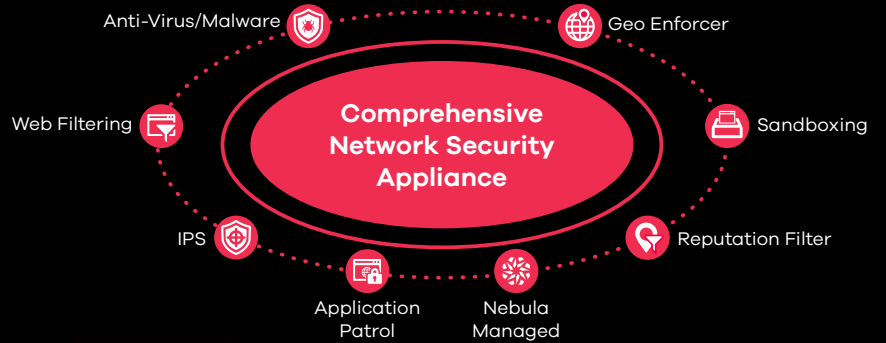

USG FLEX H

FAST FIREWALLS

Best of Both Worlds = **Speed + Security**

Ultra High Performance

Up to 2.5G WAN speeds with FULL UTM SECURITY - Up to 10G WAN speeds with Basic SPI Security

Multi-Gig 2.5G and 10Gig port speed options

Flexible Port Configurations with PoE+ Port Options

High Level Advanced Security

Multi-G

Multi-Gig 2.5G / 10G Connectivity

AI-Powered Cloud Cybersecurity

- Network Security that constantly evolves
- Blocking Zero Day Threats
- Multi-Layered Protection with sandboxing, anti-malware, DNS/IP/URL filtering, IPS, and Application Patrol
- Nebula Cloud Managed with enhanced security reporting tools

* USGFLEX and USGFLEX H Series models are sold as Hardware Only or BUN Bundled with 1 Year Gold Security Licenses which includes 1 Year Nebula Pro Pack

* Throughput Numbers based on Max Theoretical numbers in a test environment, real world results may vary based on test, application, packet size used