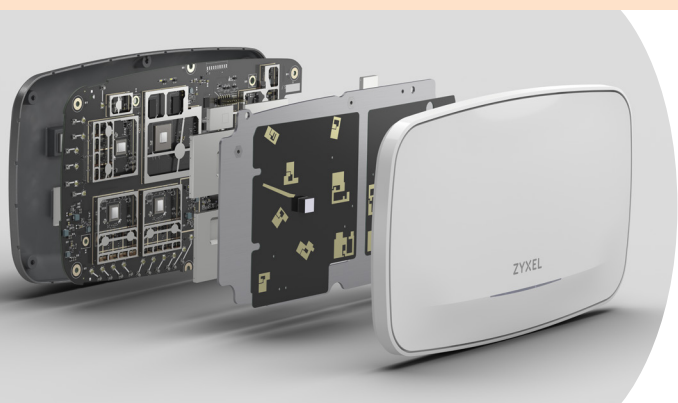

- Tri-Band WiFi 7
- BE22,000 Speeds
- Smart Antenna
- 10Gbps Uplink
- Free Cloud Management
- Lifetime Warranty

NWA130BE

- Tri-Band WiFi 7
- BE11,000 Speeds
- Standard Antenna
- 2.5 Gbps Uplink
- Free Cloud Management
- Lifetime Warranty

Why WiFi 7?

320 MHz

The new, extra-wide 320MHz channels in the 6GHz band doubles the bandwidth capacity to accommodate more clients simultaneously.

4096 QAM

4K QAM modulation packs in more data from 10 bits to 12 bits per symbol to give an extra boost in higher peak data rates.

Multi-Link Operation (MLO)

MLO allows devices to send and receive data across different bands and channels simultaneously for increased throughput, lower latency, and higher reliability.

Multi-RU Puncturing

Multi- RU Puncturing enables the use of multiple RUs along with preamble puncturing to make the full use of every resource as well as available channels.

RF First by design

With ZyXel's commitment to "RF First" for high performance and reliable connections through design, our access points deliver increased coverage and improved connection speeds for every client.