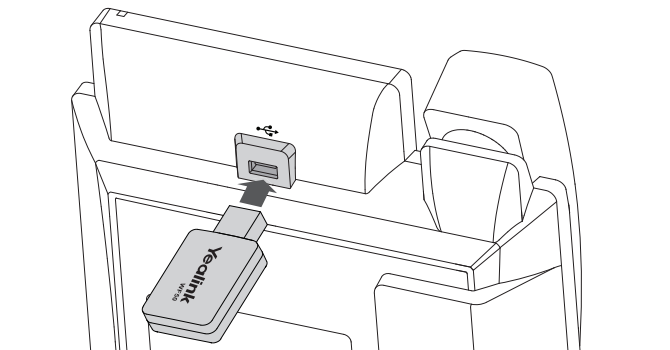

Specifications

- > Network Standard: IEEE 802.11 a/n/ac, IEEE 802.11 b/g/n
- > Transmission Rate:
  - 5GHz:
    - 11ac: Up to 433Mbps(dynamic)
    - 11n: Up to 150Mbps(dynamic)
    - 11a: Up to 54Mbps(dynamic)
  - 2.4GHz:
    - 11n: Up to 150Mbps(dynamic)
    - 11g: Up to 54Mbps(dynamic)
    - 11b: Up to 11Mbps(dynamic)
- > Frequency Range: 2.4GHz/5GHz
- > OS Support: Linux, Android
- > Antenna Type: Integrated
- > Security: WEP,WPA/WPA2,WPA-PSK/WPA2-PSK,WPA2-Enterprise
- > Interface: USB 2.0
- > Operating Voltage: 5.0 V DC $\pm$ 5%
- > Operating Voltage: 5.0 V DC $\pm$ 5%
- > Dimensions (L*W*H): 52mm*27mm*8mm