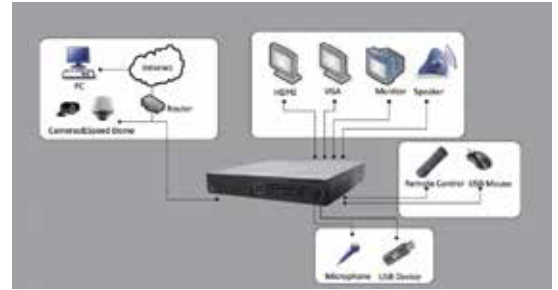

## Embedded Plug&Play NVR

### Key features

- Third-party network cameras supported
- Up to 5MP resolution recording
- HDMI and VGA output at up to 1920×1080P resolution
- Plug & Play with 16 independent PoE network interfaces
- 4 SATA HDD interface up to 4TB each
- HDD quota and group management

### Rear Panel of DS-7716NI-SP/16

1. Video out
2. Audio out
3. Line in
4. RS-232 interface
5. VGA interface
6. HDMI interface
7. eSATA interface
8. LAN interface
9. Termination switch
10. RS-485 interface, Controller port, Alarm in and Alarm out
11. Ground
12. AC 100V ~ 240V
13. Power
14. USB interface
15. 16 network interfaces with PoE function