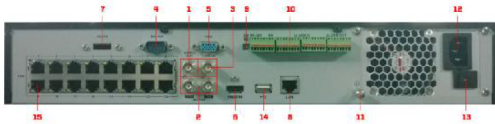

Rear Panel of DS-7716NI-SP/16

1. Video out
2. Audio out
3. Line in
4. RS-232 interface
5. VGA interface
6. HDMI interface
7. eSATA interface
8. LAN interface
9. Termination switch
10. RS-485 interface, Controller port, Alarm in and Alarm out
11. Ground
12. AC 100V ~ 240V
13. Power
14. USB interface
15. 16 network interfaces with PoE function

DS-7716NI-SP/16	
Video/Audio input	
IP video input	16-ch
Two-way audio input	1-ch, BNC (2.0 Vp-p, 1kΩ)
Network	
Incoming bandwidth	80Mbps
Outgoing bandwidth	240Mbps
Remote Connection	128
Video/Audio output	
Recording resolution	5MP / 3MP / 1080P / UXGA / 720P / VGA / 4CIF / DCIF / 2CIF / CIF / QCIF
CVBS output	1-ch, BNC (1.0 Vp-p, 75 Ω) Resolution: 704 × 576 (PAL); 704 × 480 (NTSC)
Frame rate	Main stream: 30 fps Sub-stream: 30 fps
HDMI output	1-ch, resolution: 1920 × 1080P /60Hz, 1920 × 1080P / 50Hz, 1600 × 1200 /60Hz, 1280 × 1024 /60Hz, 1280 × 720 /60Hz, 1024 × 768 /60Hz
VGA output	1-ch, resolution: 1920 × 1080P /60Hz, 1600 × 1200 /60Hz, 1280 × 1024 /60Hz, 1280 × 720 /60Hz, 1024 × 768 /60Hz
Audio output	2-ch, BNC (Linear, 600Ω)
Playback resolution	5MP / 3MP / 1080P / UXGA / 720P / VGA / 4CIF / DCIF / 2CIF / CIF / QCIF
Synchronous playback	16-ch 4CIF
Hard disk	
SATA	4 SATA interfaces for 2 HDDs + 1 DVD-R/W (optional), or 4HDDs
eSATA	1 eSATA interface
Capacity	Up to 4TB capacity for each HDD
External interface	
Network interface	1 RJ-45 10 / 100 / 1000 Mbps self-adaptive Ethernet interface 16 independent 100 Mbps PoE network interfaces
Serial interface	1 RS-232 interface (for parameters configuration, maintenance, transparent channel); 1 RS-485 interface (reserved); 1 RS-485 keyboard interface (for special keyboard control)
USB interface	3 × USB 2.0
Alarm in	16
Alarm out	4
PoE	
Interface	16 independent 100 Mbps PoE network interfaces
Max. Power	In total: 200W. All PoE ports comply with 802.3at (<30W) and 802.3af (<15W)
General	
Power supply	100 ~ 240VAC, 6.3A, 50 ~ 60Hz
Consumption	≤ 40 W
Working temperature	-10 °C ~ +55 °C
Working humidity	10% ~ 90%
Chassis	19-inch rack-mounted 1.5U chassis
Dimensions(W × D × H)	440 × 390 × 70 mm
Weight	≤ 8 Kg (17.64 lb) (without hard disk or DVD-R/W)

800.873.5528
WWW.TARGETD.COM