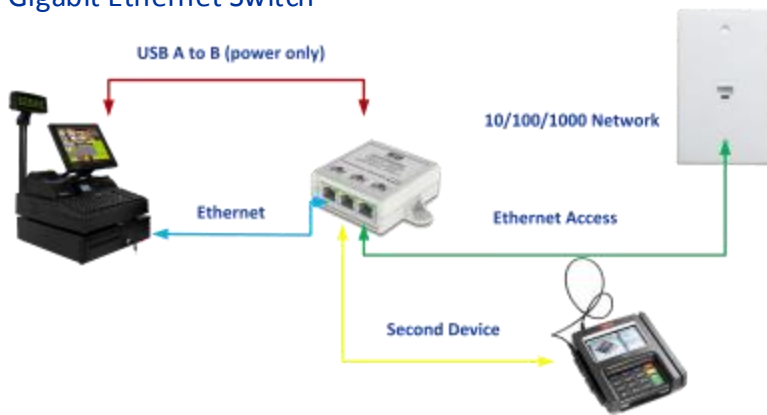

VoIP Networking Is Easy With CyberData

Expanding a single network drop into two separate connections is easy with CyberData's networking devices. This can be helpful for adding a VoIP phone to a cubical or workspace with a PC connected to a single network drop.

Expand a network drop into two separate connections!

3-Port PoE Powered Switch

011187 3-Port PoE Powered Switch
No separate power supply needed!

PC users can split a single Gigabit Ethernet port into two Gigabit Ethernet ports

3-Port Gigabit Ethernet Switch

011236 3-Port Gigabit Ethernet Switch
Gets power from your PC's USB Port!

Monitor network traffic for diagnostic purposes

3-Port USB Gigabit Port Mirroring Switch

011259 3-Port USB Gigabit Port Mirroring Switch

Perfect for engineers, programmers and field service personnel

Monitor for diagnostics purposes while maintaining a PoE connection to attached device

2-Port PoE Gigabit Port Mirroring Switch

011258 2-Port PoE Gigabit Port Mirroring Switch