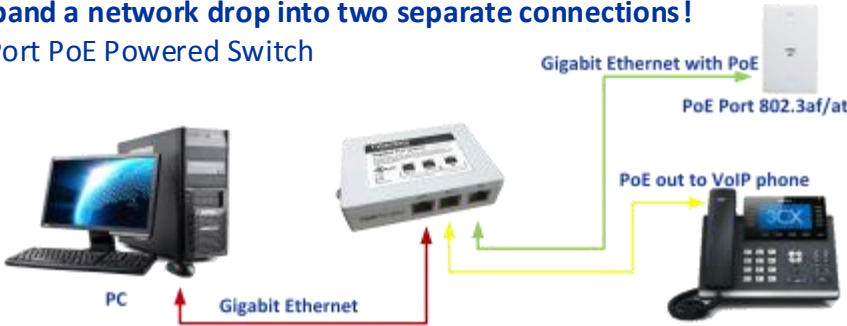

VoIP Networking Is Easy With CyberData

Expanding a single network drop into two separate connections is easy with CyberData's networking devices. This can be helpful for adding a VoIP phone to a cubical or workspace with a PC connected to a single network drop.

Expand a network drop into two separate connections!

3-Port PoE Powered Switch

011187 3-Port PoE Powered Switch
No separate power supply needed!

PC users can split a single Gigabit Ethernet port into two Gigabit Ethernet ports

3-Port Gigabit Ethernet Switch

011236 3-Port Gigabit Ethernet Switch
Gets power from your PC's USB Port!

Monitor network traffic for diagnostic purposes

3-Port USB Gigabit Port Mirroring Switch

011259 3-Port USB Gigabit Port Mirroring Switch

Perfect for engineers, programmers and field service personnel

Monitor for diagnostics purposes while maintaining a PoE connection to attached device

2-Port PoE Gigabit Port Mirroring Switch

011258 2-Port PoE Gigabit Port Mirroring Switch